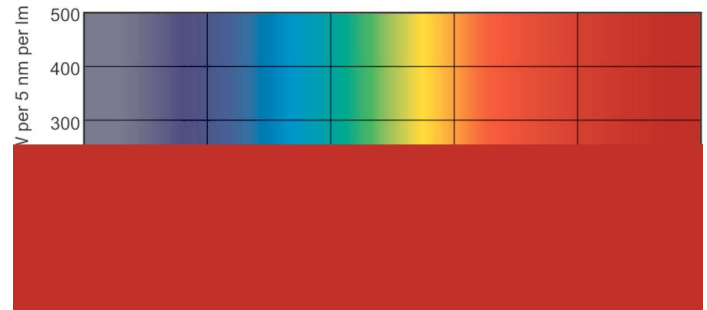

LDPB_TL-X_33-640-Spectral power distribution B/W

LDPO_TL-X_33-640-Spectral power distribution Colour