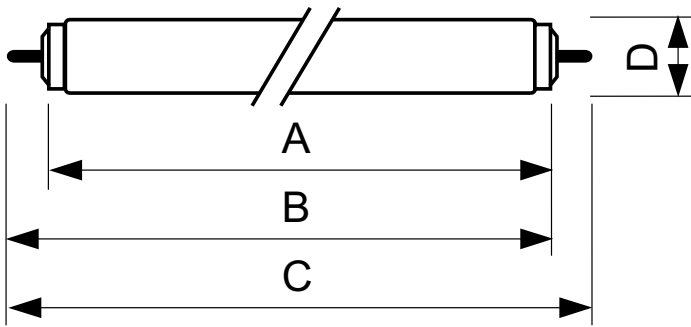

## Product data

Full product code	871150026135940
Order product name	TL-X XL 20W/33-640 SLV/25

EAN/UPC - Product	8711500261359
Order code	928037703332
Numerator - Quantity Per Pack	1
Numerator - Packs per outer box	25
Material Nr. (12NC)	928037703332
Net Weight (Piece)	124.000 g
ILCOS Code	FD-20/41/2B-LC/N-Fa6

## Dimensional drawing

TL-X XL 20W/33-640 SLV/25

Product	D (max)	A (max)	B (max)	B (min)	C (max)
TL-X XL 20W/33-640 SLV/25	40.5 mm	574 mm	592.5 mm	589 mm	611 mm