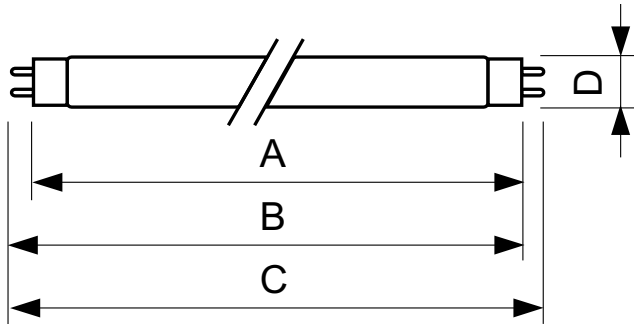

TL-D Standard Colours

Dimensional drawing

TL-D 36W/33-640

Product

TL-D 36W/33-640 1SL/25