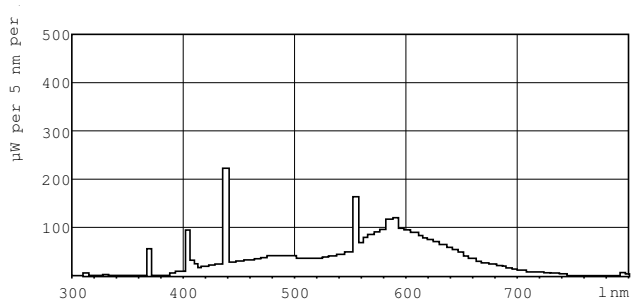

## Dimensional drawing

TL-D 36W/33-640

## Photometric data