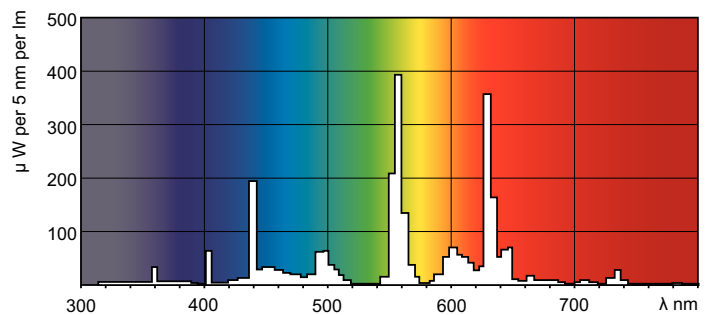

MASTER TL-D Super 80

MASTER TL-D Super 80 18W/840 1SL/25

The MASTER TL-D Super 80 lamp offers more lumens per watt and better color rendering than TL-D standard colors. Furthermore, it has a lower mercury content. The lamp can be operated in existing TL-D luminaires.

Product data

General Information	
Cap-Base	G13 [Medium Bi-Pin Fluorescent]
Life To 10% Failures (Nom)	12000 h
Life to 50% Failures (Nom)	15000 h
Life to 50% Failures Preheat (Nom)	20000 h
LSF 2000 h Rated	99 %
LSF 4000 h Rated	99 %
LSF 6000 h Rated	99 %
LSF 8000 h Rated	99 %
LSF 12000 h Rated	89 %
LSF 16000 h Rated	33 %
LSF 20000 h Rated	2 %
Light Technical	
Color Code	840 [CCT of 4000K]
Luminous Flux (Nom)	1350 lm
Luminous Flux (Rated) (Nom)	1350 lm
Color Designation	Cool White (CW)
Correlated Color Temperature (Nom)	4000 K
Luminous Efficacy (rated) (Nom)	75 lm/W
Color Rendering Index (Nom)	>80

Numerator - Quantity Per Pack	1
Numerator - Packs per outer box	25
Material Nr. (12NC)	927920084023
Net Weight (Piece)	71.000 g
ILCOS Code	FD-18/40/1B-E-G13

Warnings and Safety

Dimensional drawing

Product	D (max)	A (max)	B (max)	B (min)	C (max)
MASTER TL-D Super 80 18W/840 1SL/25	28 mm	589.8 mm	596.9 mm	594.5 mm	604 mm

TL-D 18W/840

Photometric data

LDPB_TL-D8_840_0001-Spectral power distribution B/W

LDPO_TL-D8_840_0001-Spectral power distribution Colour

MASTER TL-D Super 80

Lifetime

LDLE_TL-D8_0001-Life expectancy diagram