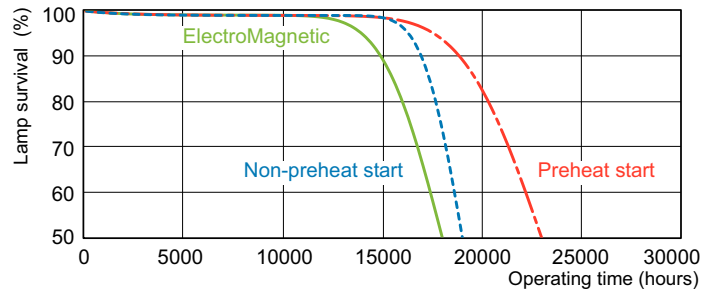

TL-D 18W/840

Photometric data

LDPB_TL-D8_840_0001-Spectral power distribution B/W

LDPO_TL-D8_840_0001-Spectral power distribution Colour

MASTER TL-D Super 80

Lifetime

LDLE_TL-D8_0001-Life expectancy diagram