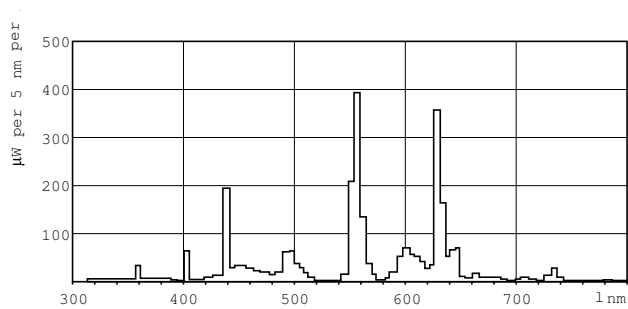

Numerator - Quantity Per Pack	1
Numerator - Packs per outer box	25
Material Nr. (12NC)	927920084023
Net Weight (Piece)	71.000 g
ILCOS Code	FD-18/40/1B-E-G13

Warnings and Safety

Dimensional drawing

Product	D (max)	A (max)	B (max)	B (min)	C (max)
MASTER TL-D Super 80 18W/840 1SL/25	28 mm	589.8 mm	596.9 mm	594.5 mm	604 mm

TL-D 18W/840

Photometric data

LDPB_TL-D8_840_0001-Spectral power distribution B/W

LDPO_TL-D8_840_0001-Spectral power distribution Colour

MASTER TL-D Super 80

Lifetime

LDLE_TL-D8_0001-Life expectancy diagram