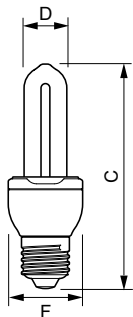

### Product data

General Information	
Cap-Base	E27 [ E27]
Nominal Lifetime (Nom)	6000 h
Switching Cycle	6000X
Light Technical	
Color Code	827 [ CCT of 2700K]
Luminous Flux (Nom)	856 lm
Luminous Flux (Rated) (Nom)	856 lm
Color Designation	Warm White (WW)
Lumen Maintenance 2000 h (Nom)	88 %
Chromaticity Coordinate X (Nom)	463
Chromaticity Coordinate Y (Nom)	420
Correlated Color Temperature (Nom)	2700 K
Luminous Efficacy (rated) (Nom)	61 lm/W
Color Rendering Index (Nom)	82
LLMF At End Of Nominal Lifetime (Nom)	70 %
Operating and Electrical	
Input Frequency	50 or 60 Hz
Power (Nom)	14.0 W
Lamp Current (Nom)	100 mA
Starting Time (Nom)	0.3 s
Warm Up Time to 60% Light (Min)	5 s

Warm Up Time to 60% Light (Max)	40 s
Power Factor (Nom)	0.6
Voltage (Nom)	220-240 V

Controls and Dimming	
Dimmable	No

Approval and Application	
Energy Efficiency Label (EEL)	A
Mercury (Hg) Content (Max)	2.0 mg
Mercury (Hg) Content (Nom)	1.5 mg
Energy Consumption kWh/1000 h	14 kWh

Product Data	
Full product code	871829165863400
Order product name	Economy Stick 14W WW E27 220-240 1PF/6
EAN/UPC - Product	8718291658634
Order code	929689116701
Numerator - Quantity Per Pack	1
Numerator - Packs per outer box	6
Material Nr. (12NC)	929689116701
Net Weight (Piece)	0.065 kg

### Dimensional drawing

Product	D (max)	C (max)	F (max)
Economy Stick 14W WW E27 220-240 1PF/6	21.7 mm	155 mm	40.4 mm

ESSENNG Erp 14W WW E27 220-240V 50/60Hz