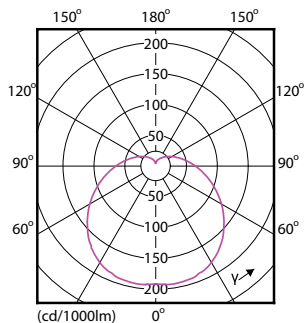

**Plano de dimensiones**

Product	D	C
EcoHome LEDBulb 10.5WE27 6500KHV1PF/20AR	60 mm	109 mm

**Datos fotométricos**

**Light Distribution Diagram - EcoHome LEDBulb 10.5WE27 6500KHV1PF/20AR**

**General uniform lighting - EcoHome LEDBulb 10.5WE27 6500KHV1PF/20AR**