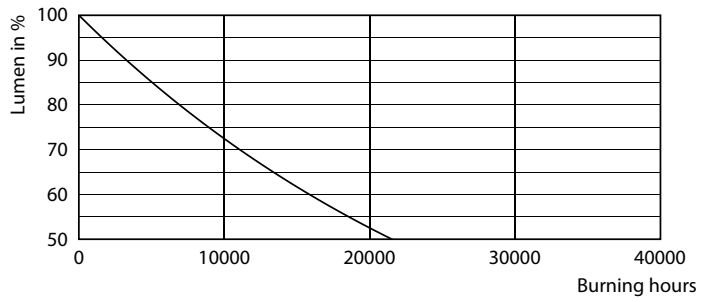

CorePro LEDcapsule MV

Lifetime

10K

10K