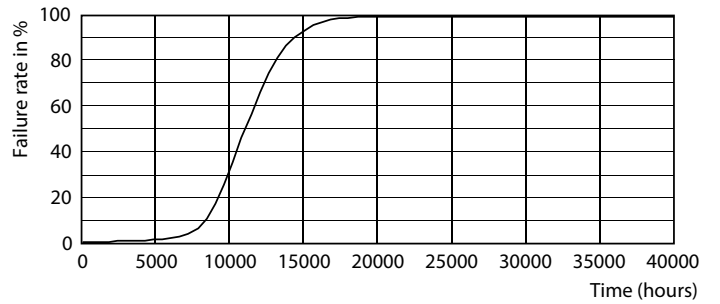

CorePro LEDcapsule MV

Lifetime

10K

10K