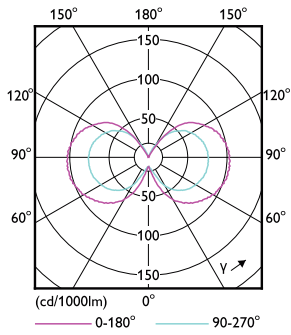

Photometric data

LEDcapsule G9