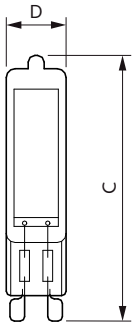

CorePro LEDcapsule MV

Approval and Application

Suitable For Accent Lighting	No
Energy Consumption kWh/1000 h	4 kWh

Product Data

Full product code	871869973526500
Order product name	LEDcapsule 40W G9 827 220V ND
EAN/UPC - Product	8718699735265

Order code	929002326511
Numerator - Quantity Per Pack	1
Numerator - Packs per outer box	6
Material Nr. (12NC)	929002326511
Net Weight (Piece)	0.010 kg

Dimensional drawing