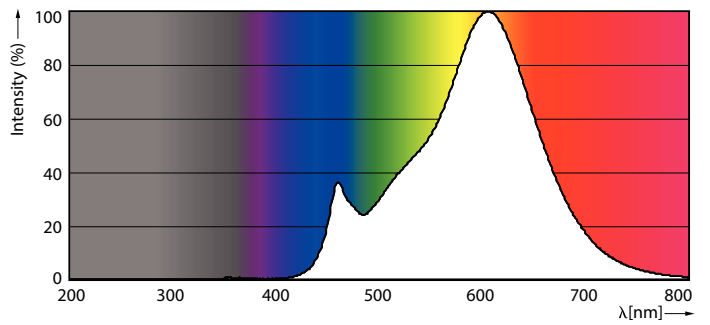

LEDcapsule 3,5W G9 827

LEDcapsule 3,5W G9 827