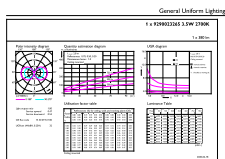

LEDcapsule 3,5W G9 827