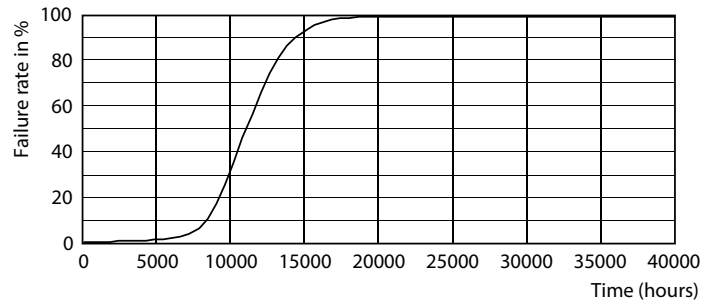

Dicroica LED GU10 Essential

Lifetime

LEDspot GU10 PAR16

LEDspot GU10 PAR16