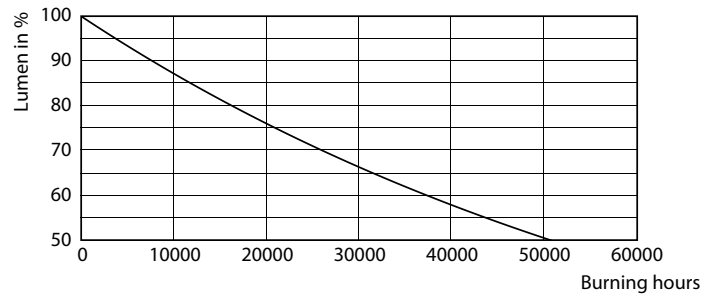

MASTER LEDspot PAR High Lumen

Lifetime

Life Expectancy Diagram - Master LED PAR30L 32W 30D 840

Lumen Maintenance Diagram - Master LED PAR30L 32W 30D 840