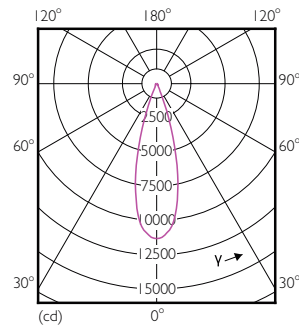

Product data

General Information	
Cap-Base	E27 [E27]
EU RoHS compliant	Yes
Nominal lifetime	25,000 hour(s)
Switching Cycle	50,000
Lighting Technology	LED
Brand	Philips

Light Technical	
Color Code	840 [CCT of 4000K]
Beam Angle (Nom)	30 degree(s)
Luminous Flux	3,000 lumen
Color Designation	Cool White (CW)
Correlated Color Temperature (Nom)	4000 K
Luminous Efficacy (rated) (Nom)	93.00 lm/W
Color Consistency	<6
Color rendering index (CRI)	82
LLMF At End Of Nominal Lifetime (Nom)	70 %

Dimensional drawing

Product	D	C
Master LED PAR30L 32W 30D 840	95.5 mm	129 mm

Photometric data

Light Distribution Diagram - Master LED PAR30L 32W 30D 840

Spectral Power Distribution Colour - Master LED PAR30L 32W 30D 840