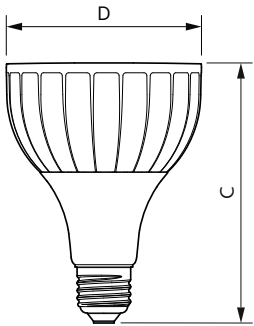

Temperature	
T-Case Maximum (Nom)	79 °C

Controls and Dimming	
Dimmable	No

Mechanical and Housing	
Bulb Shape	PAR30L [PAR 3.75 inch/95mm Long]

MASTER LEDspot PAR High Lumen

Approval and Application

Suitable For Accent Lighting	Yes
Energy Consumption kWh/1000 h	32 kWh

Dimensional drawing

Product	D	C
Master LED PAR30L 32W 30D 840	95.5 mm	129 mm

Photometric data

Light Distribution Diagram - Master LED PAR30L 32W 30D 840

Spectral Power Distribution Colour - Master LED PAR30L 32W 30D 840