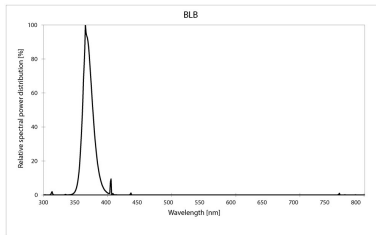

Blacklight BL368 Toughcoat T8 *F15W T8 BL 368 Toughcoat™* 0000124

Suitable for household illumination	No
Safety message	Not suitable for household

PHOTOMETRY

TECHNICAL DRAWINGS